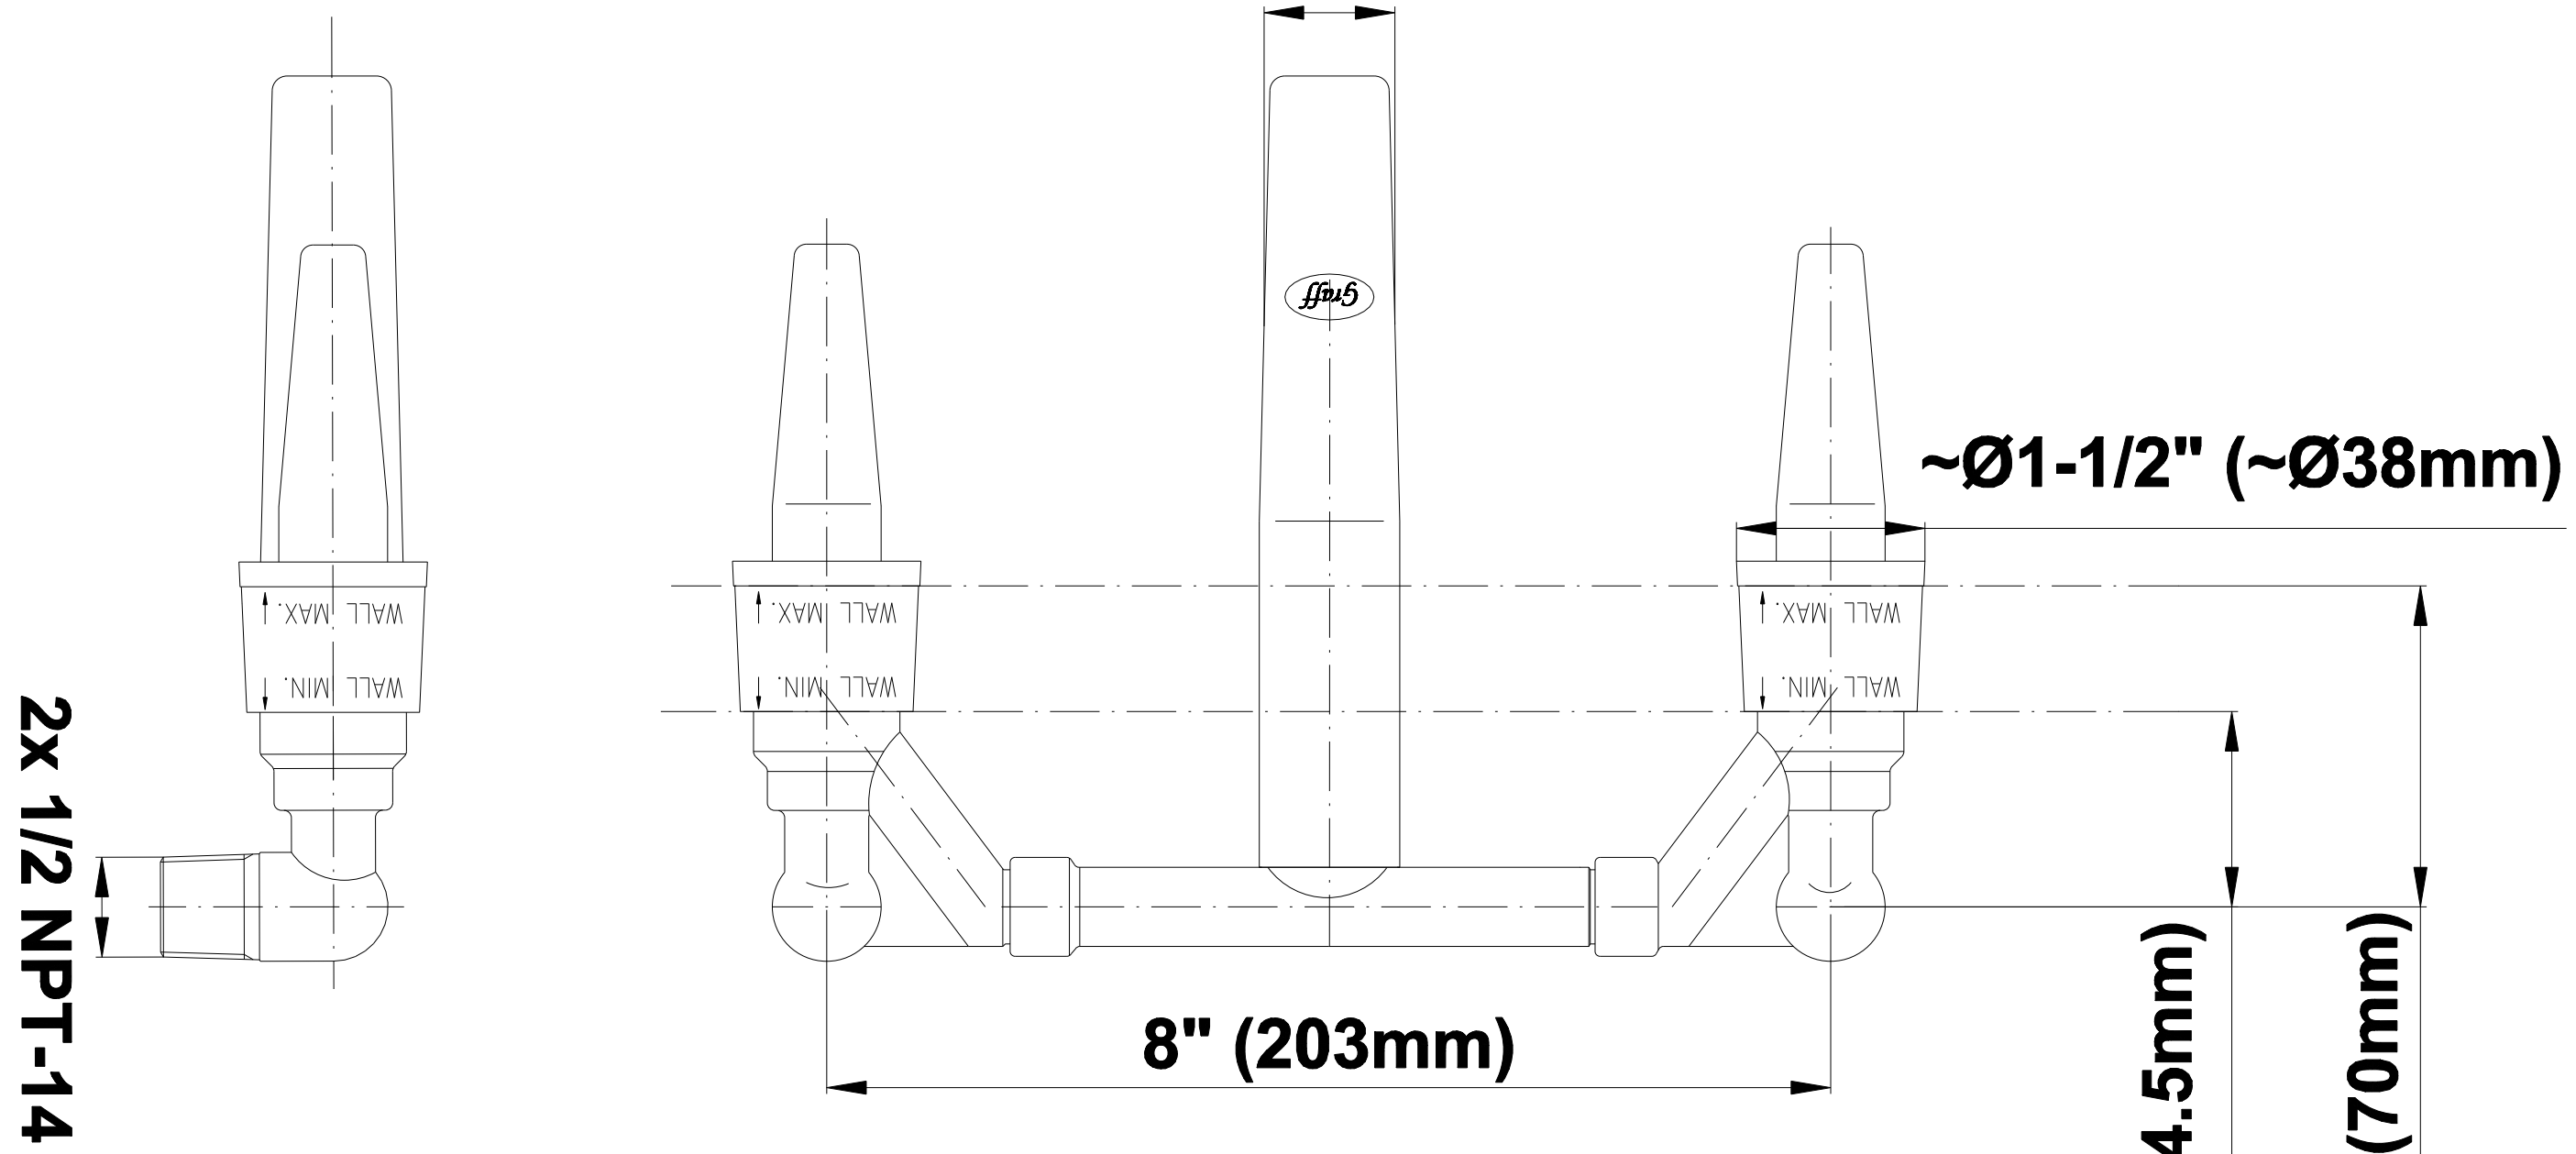

~Ø1-1/8" (~Ø29mm)

2x 1/2 NPT-14

~Ø1-1/2" (~Ø38mm)

8" (203mm)

Wall Min: 1-3/4" (44.5mm)

Wall Max: 2-3/4" (70mm)

Valve Rough G-1015